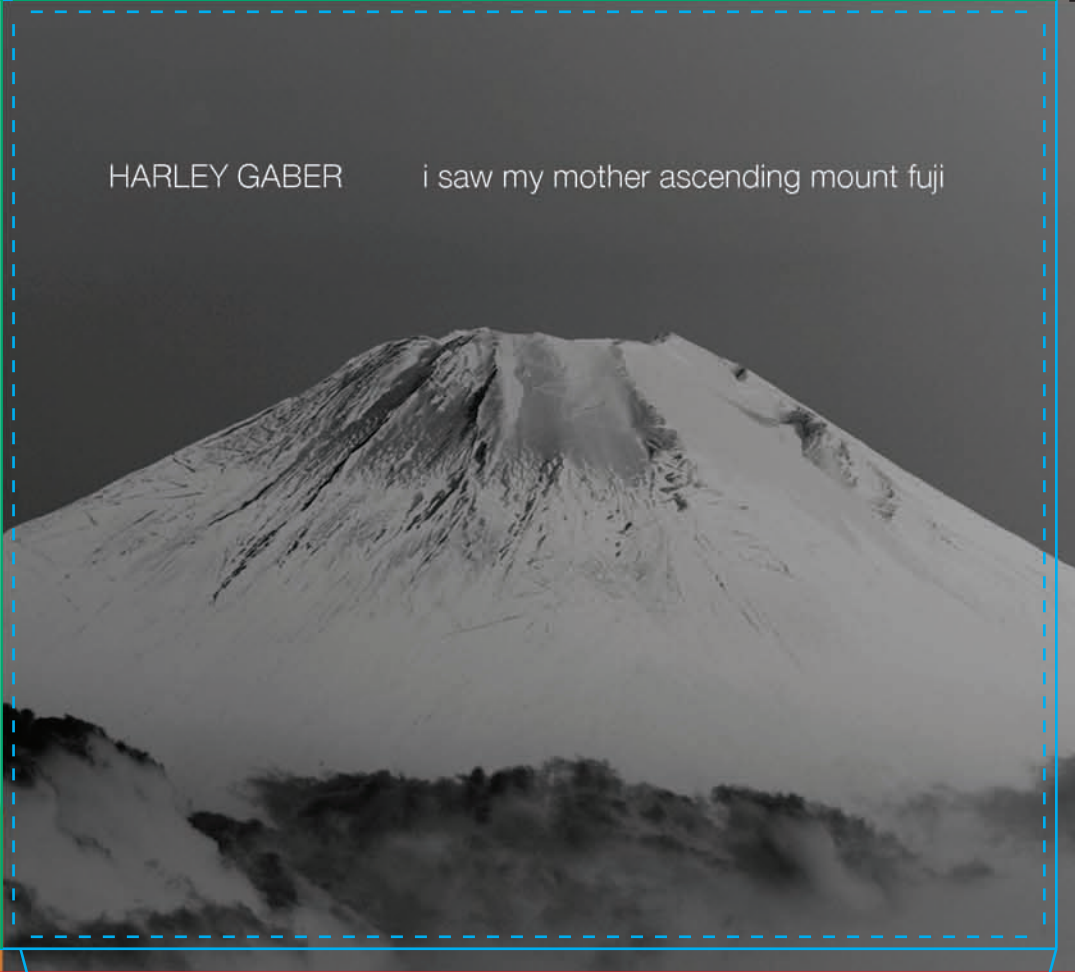

HARLEY GABER   i saw my mother ascending mount fuji

HARLEY GABER I SAW MY MOTHER ASCENDING MOUNT FUJI   innova 231